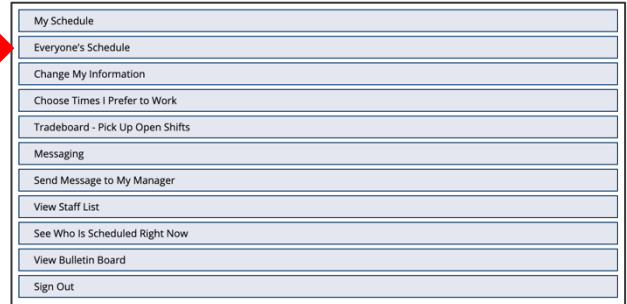

# Viewing the Collaborative Schedule

Ask a Librarian uses When to Work to schedule the collaborative desks (both Academic and Statewide). These shifts are distributed per library per week.

A shared account can be used to view everyone's schedule; however, site coordinators have access to their own library's account. If you are a site coordinator and need log in information, please contact the AAL Help Desk.

1. Log in to the shared account (or your library's account if you're a site coordinator) at [whentowork.com/logins.htm](http://whentowork.com/logins.htm)
2. The shared username is askalibrarian and the password is askalibrarian1
3. View the entire schedule by selecting "Everyone's Schedule" from the center menu